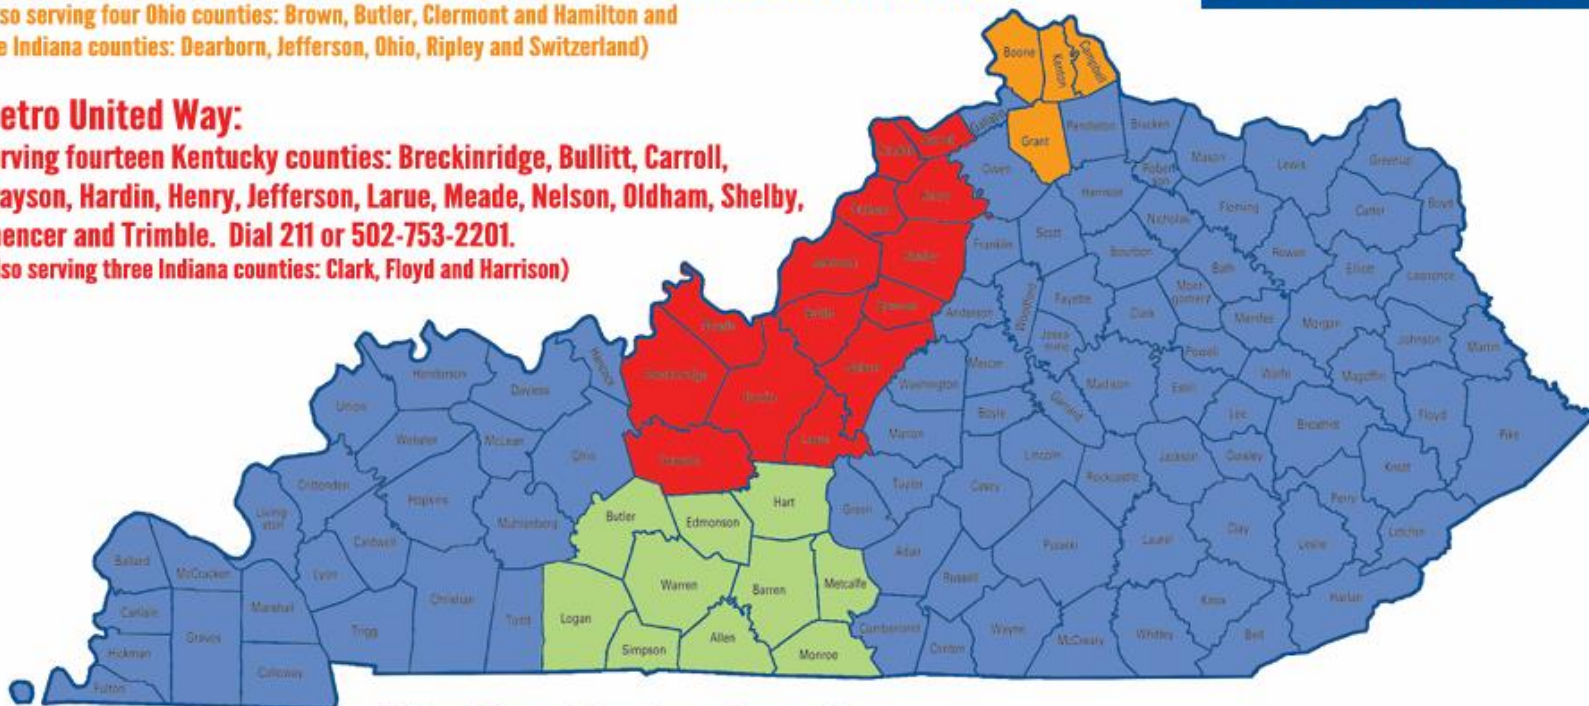

2-1-1 CONTACT CENTERS IN KENTUCKY

United Way of the Bluegrass:
serving ninety-two Kentucky counties, covering all of Eastern and Western Kentucky, as well as the Greater Lexington region. Dial 211 or 866-362-6211.

United Way of Greater Cincinnati:
serving four Kentucky Counties: Boone, Campbell, Grant and Kenton. Dial 211 or 513-721-7900.
(also serving four Ohio counties: Brown, Butler, Clermont and Hamilton and five Indiana counties: Dearborn, Jefferson, Ohio, Ripley and Switzerland)

24/7 SERVICE AVAILABLE TO ALL KENTUCKY COUNTIES

Metro United Way:
serving fourteen Kentucky counties: Breckinridge, Bullitt, Carroll, Grayson, Hardin, Henry, Jefferson, Larue, Meade, Nelson, Oldham, Shelby, Spencer and Trimble. Dial 211 or 502-753-2201.
(also serving three Indiana counties: Clark, Floyd and Harrison)

United Way of Southern Kentucky:
serving ten Kentucky counties: Allen, Barren, Butler, Edmonson, Hart, Logan, Metcalfe, Monroe, Simpson, and Warren. Dial 211 or 844-966-0906.